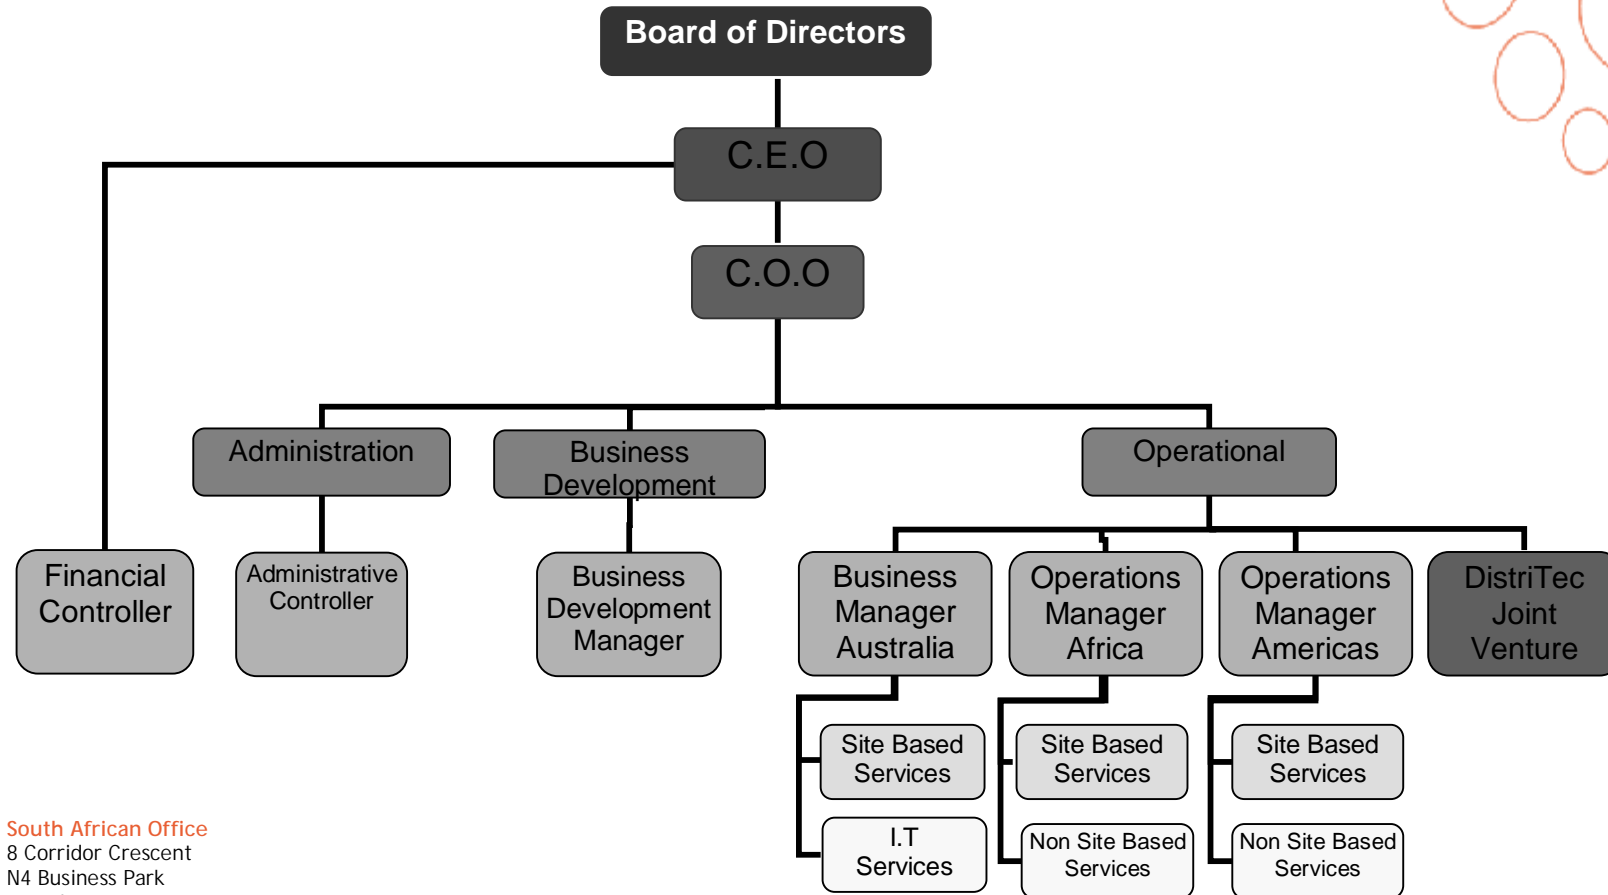

# GBI ORGANISATIONAL CHART

**Head Office**  
 Brisbane Technology Park  
 Unit 2, 53 Brandl Street  
 Eight Mile Plains Q 4113  
 Australia  
 Ph: +61 7 3147 8300  
 Fax: +61 7 3147 8305  
 Email: [gbi@gbimining.com](mailto:gbi@gbimining.com)  
[www.gbimining.com](http://www.gbimining.com)